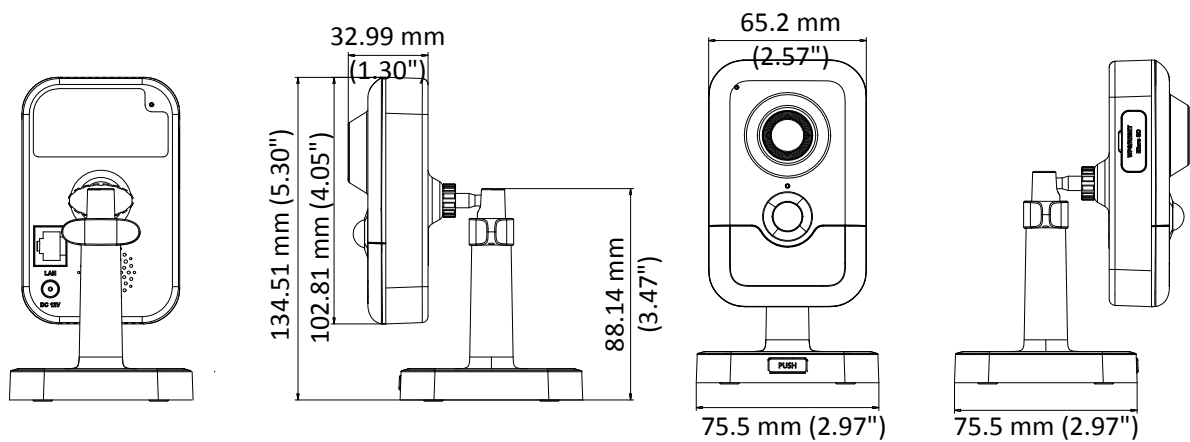

Dimensions